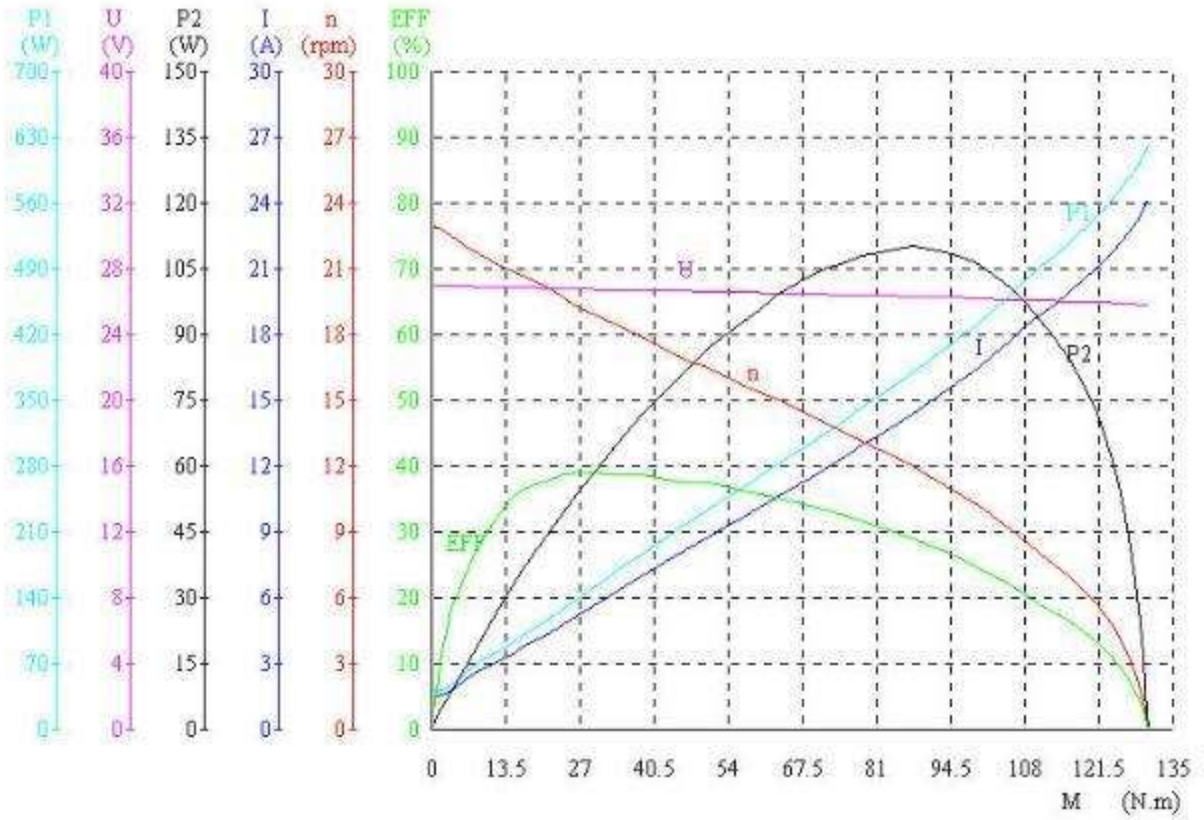

wiper motor NCR 8385

150W,24V/12V

Model	Nominal	Nominal	No-load		Stall		No-load		Stall
	Voltage	Power	≤A	High	≤A	High	rpm	High	Torque
			Speed	Speed	Speed	Speed	Speed	Speed	≥N.m
NCR 8385	DC12V	150W	2.5	4.5	65		25±5	35±5	95